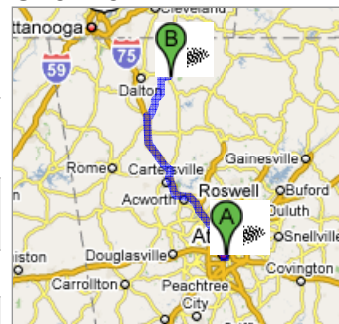

Start **Atlanta, GA**
End **117 E Market St
Chatsworth, GA 30705**
Travel **92.4 mi – about 1 hour 40
mins**

Get Google Maps on your phone
Text the word "GMAPS" to 466453

Drive: 92.4 mi – about 1 hour 40 mins

1. Head **southeast** on **Trinity Ave SW** toward **Washington St SW** 0.2 mi
  1 min
2. ← 2. Slight **left** at **Memorial Dr SW** 0.3 mi
   1 min
3. ← 3. Turn **left** at **Martin St SE** 361 ft
4. Take the ramp onto **I-75 N/I-85 N** 69.9 mi
  Continue to follow I-75 N 1 hour 6 mins
5. Take exit **317** for **GA-225** toward **Chatsworth** 0.4 mi
  1 min
6. → 6. Turn **right** at **Chatsworth Hwy NE/GA-225** 18.4 mi
   Continue to follow GA-225 22 mins
7. → 7. Turn **right** at **Clarence Ridley Pkwy/GA-52-ALT** 3.1 mi
   6 mins
8. ← 8. Turn **left** at **N 3rd Ave** 499 ft
   1 min
9. → 9. Turn **right** at **E Market St** 49 ft

These directions are for planning purposes only. You may find that construction projects, traffic, or other events may cause road conditions to differ from the map results.

Map data ©2008 NAVTEQ™, Sanborn

Overview