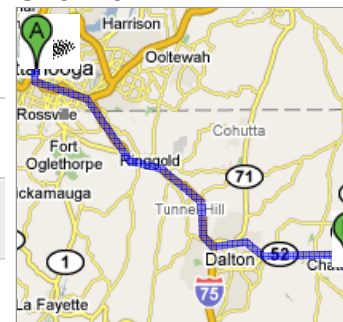

Start **Chattanooga, TN**  
 End **117 E Market St  
 Chatsworth, GA 30705**  
 Travel **43.3 mi – about 56 mins**

Get Google Maps on your phone  
 Test the new "GMAPS" to 466453

**Chattanooga, TN**

Drive: 43.3 mi – about 56 mins

- |  |                    |
|--|--------------------|
| 1. Head <b>south</b> on <b>Market St</b> toward <b>W Martin Luther King Blvd</b>                       | 1.3 mi<br>4 mins   |
| ➔ 2. Slight <b>right</b> to merge onto <b>I-24 E</b> toward <b>Atlanta/Knoxville</b>                   | 6.3 mi<br>7 mins   |
| 3. Take exit <b>185A</b> to merge onto <b>I-75 S</b> toward <b>Atlanta</b><br>Entering Georgia         | 20.8 mi<br>20 mins |
| 4. Take exit <b>336</b> for <b>Dalton/US-41 S</b>  | 0.2 mi<br>1 min    |
| 5. Merge onto <b>Chattanooga Rd/N Dalton Bypass/US-41</b><br>Continue to follow N Dalton Bypass/US-41  | 6.1 mi<br>10 mins  |
| ⬅ 6. Turn <b>left</b> at <b>Chatsworth Rd SE/GA-52 E/US-76 E</b><br>Continue to follow GA-52 E/US-76 E | 6.7 mi<br>10 mins  |
| ➔ 7. Slight <b>right</b> at <b>Green Rd</b>  | 1.7 mi<br>3 mins   |
| ⬅ 8. Slight <b>left</b> at <b>W Market St</b>  | 0.3 mi<br>1 min    |

**117 E Market St  
 Chatsworth, GA 30705**

These directions are for planning purposes only. You may find that construction projects, traffic, or other events may cause road conditions to differ from the map results.

Map data ©2008 NAVTEQ™

**Overview**

**Start**

**End**

Map data ©2008 NAVTEQ™